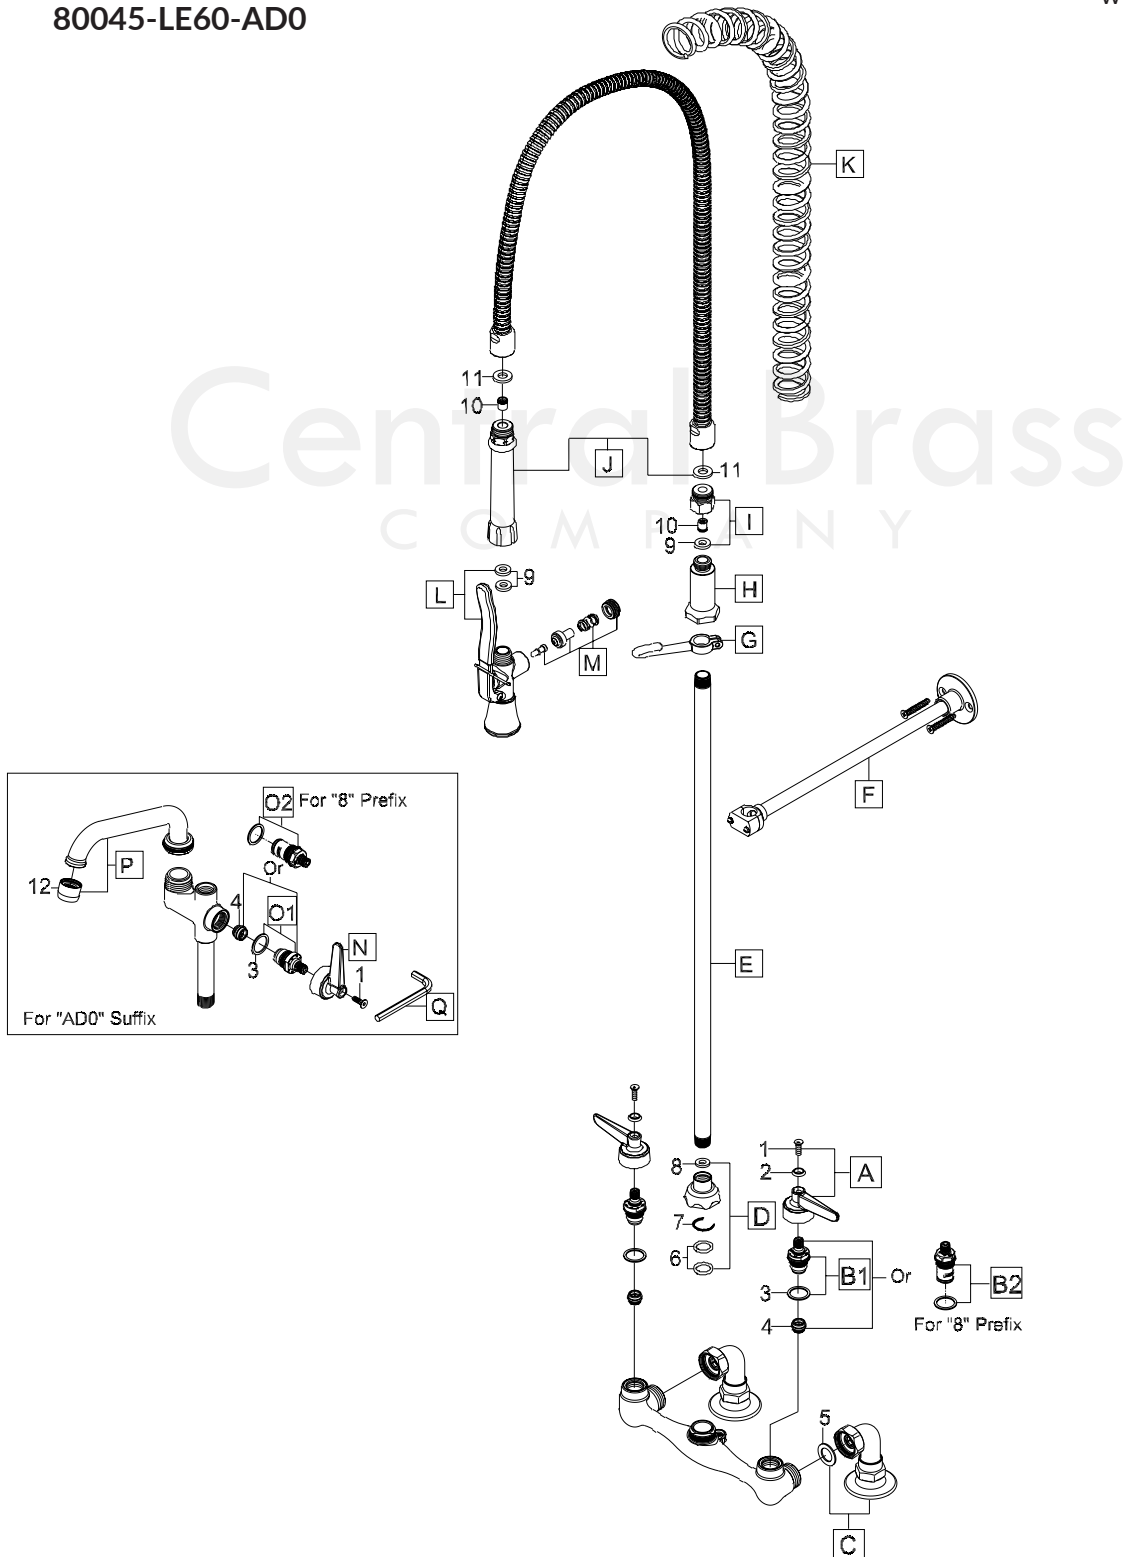

Model# 0045-LE60
 0045-LE60-AD0
 80045-LE60
 80045-LE60-AD0

La Vergne, TN 37086
 Fax: 800.338.9414
 Email: sales@centralbrass.com
 www.centralbrass.com

Model# 0045-LE60
 0045-LE60-AD0
 80045-LE60
 80045-LE60-AD0

La Vergne, TN 37086
 Fax: 800.338.9414
 Email: sales@centralbrass.com
 www.centralbrass.com

	ITEM#	DESCRIPTION		ITEM#	DESCRIPTION
A	CS-19007C,H	Lever Handle-Cold,Hot	O2	K-352-H	Ceramic Disc Cartridge-Hot
B1	G-453-EL,ER	Stem Assembly With Gasket-Cold,Hot	P	SU-2924-A	6" Tube Spout With Aerator
B2	K-352-C,H	Ceramic Disc Cartridge-Cold,Hot	Q	CS-42026	1/4" Allen Wrench
C	SU-2883	Deck Mount flange	1	CS-49033	Handle Screw
D	CS-42020	Body Adapter	2	X107-FB,FR	Index Blue,Red (5 Pcs/Pk)
E	CS-42019	24" Riser	3	X1028-Y	Gasket (25 Pcs/Pk)
F	CS-42018	12" Adjustable Wall Bracket	4	X263-BC	Replacement Seat (10 Pcs/Pk)
G	CS-42017	Finger Hook & Screw	5	X940-TRN	Washer (10 Pcs/Pk)
H	CS-42016	Spring Body	6	X1038-KN	O-Ring (25 Pcs/Pk)
I	CS-42015	Hose Adapter	7	XCS-42021	Friction Brass Washer (6 Pcs/Pk)
J	CS-42013	44" Hose	8	XCS-42022	Body Adapter Washer (10 Pcs/Pk)
K	CS-42014	Overhead Spring	9	XCS-42023	Hose Adapter Washer (10 Pcs/Pk)
L	CS-42006	1.0 GPM Spray Valve	10	XCS-47001	10 mm Check Valve (2 Pcs/Pk)
M	CS-42010	Spray Repair Kit	11	XCS-42025	Hose Washer (10 Pcs/Pk)
N	CS-19007P	Lever Handle-Plain	12	CS-49014	1.5 GPM Flow Rate
O1	G-453-ER	Hot Stem Assembly With Gasket			